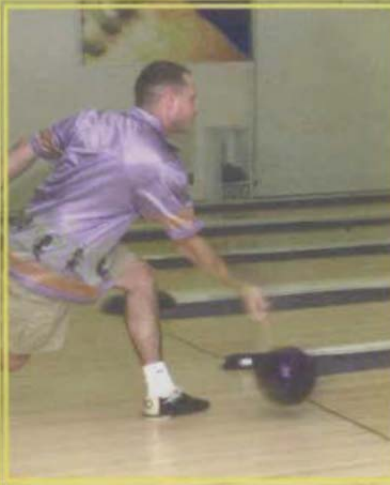

ADULT LEAGUES

10 PIN LEAGUES

MON. 3 GAMES - 7PM
TUES. 3 GAMES - 7PM
WED. 3 GAMES - 7PM
THURS. 3 GAMES - 7PM
FRI. 3 GAMES - 7:30PM

5 PIN LADIES

TUES. 3 GAMES - 10AM
THURS. 3 GAMES - 12:30PM
THURS. 3 GAMES - 1PM

5 PIN MIXED LEAGUE

TUES. 3 GAMES - 7PM
WED. 3 GAMES - 7PM
THURS. 3 GAMES - 7PM

PRIVATE LEAGUES

MON. - 10AM - THOMPSON GROUP
TUES. - 10AM - CODGERS

5 PIN SENIORS

WED. 3 GAMES - 10AM - MIXED
WED. 3 GAMES - 1PM LADIES

SPECIAL OLYMPICS

MON. 3 GAMES - 6:45PM
WED. 3 GAMES - 6:45PM

PRIVATE ROOMS AVAILABLE FOR RENT